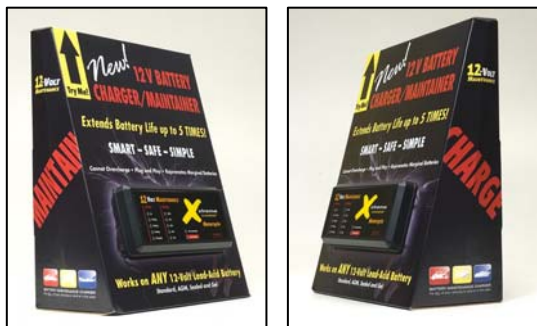

Interactive Retail Display Program

NEW!

When selling value added products like the all New Xtreme Charge Battery Conditioning and Maintenance System – nothing speaks louder than a product demonstration.

This new interactive self powered Xtreme Charge display performs a product demonstration at the simple push of a button!

See below for details on how you can get this FREE Sales Generating Display as part of a “Getting into Business” package.

Front View

L & R Side View

Features:

- ✓ Self Powered – via 3- AAA's
- ✓ Counter Top, Shelf or Wall / Pegboard Mountable
- ✓ Advertises all the exclusive features provided by the Xtreme Charge Battery Maintenance System
- ✓ YOUR NO CHARGE SALES “PERSON”!

“Getting into Business” Package:

Includes the following products:

- ✓ 2 – XC100P – Battery Maintainer Chargers
- ✓ 1 – X2 Dual Station Battery Maintainer Charger
- ✓ 2 - XC-LUGS – Leave On Vehicle Connector
- ✓ 1 – 25' Charge Extension lead
- ✓ 1 – Quick Battery / Alternator Tester
- ✓ Pack of Product Brochures
- ✓ 1- NO CHARGE DISPLAY