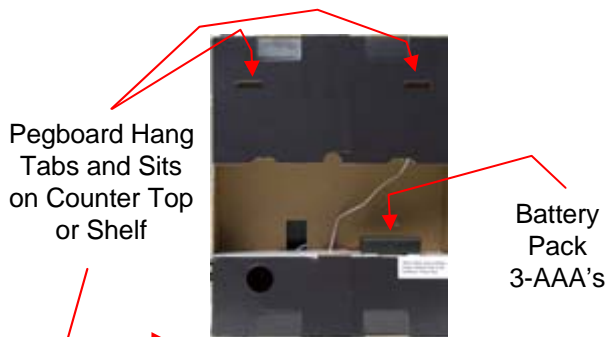

Front View

L & R Side View

Features:

- ✓ Self Powered – via 3- AAA's
- ✓ Counter Top, Shelf or Wall / Pegboard Mountable
- ✓ Advertises all the exclusive features provided by the Xtreme Charge Battery Maintenance System
- ✓ YOUR NO CHARGE SALES “PERSON”!

“Getting into Business” Package:

Includes the following products:

- ✓ 2 – XC100P – Battery Maintainer Chargers
- ✓ 1 – X2 Dual Station Battery Maintainer Charger
- ✓ 2 - XC-LUGS – Leave On Vehicle Connector
- ✓ 1 – 25' Charge Extension lead
- ✓ 1 – Quick Battery / Alternator Tester
- ✓ Pack of Product Brochures
- ✓ 1- NO CHARGE DISPLAY